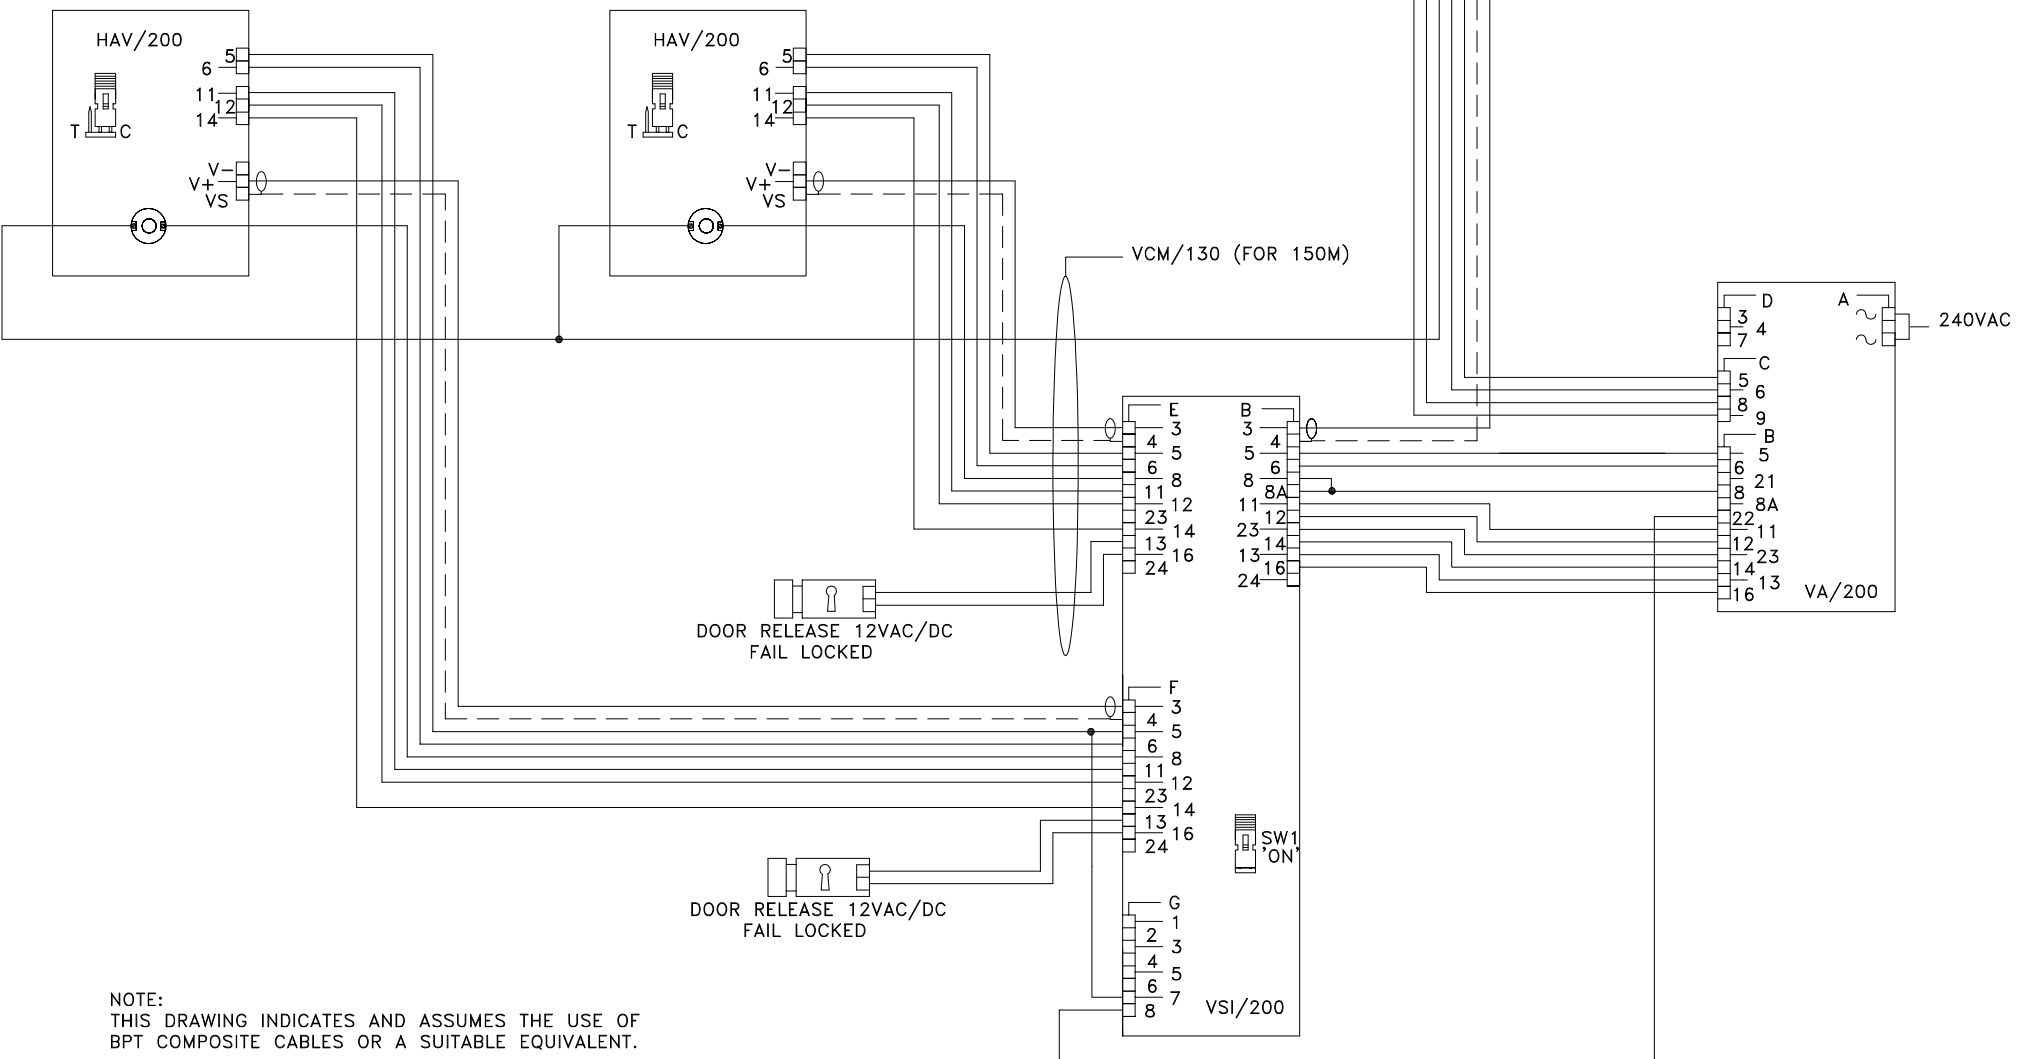

NOTE: CABLE EQUIVALENTS

VCM/130 = RG59 COAX + 4 CORES @ 1.0MMSQ + 8 CORES @ 0.5MMSQ
 VCM/60 = RG59 COAX + 2 CORES @ 1.0MMSQ + 3 CORES @ 0.5MMSQ

NOTE:
 THIS DRAWING INDICATES AND ASSUMES THE USE OF
 BPT COMPOSITE CABLES OR A SUITABLE EQUIVALENT.

ENSURE ALL ADDITIONAL CONNECTIONS ARE
 A MINIMUM OF 0.5MM CSA PER CORE.

BPT (UK) LTD. HERTS. ENGLAND	PREPARED FOR INSTALLER INFORMATION	DATE: 11/02/08	DRAWN:RC
		REVISED:	
DRAWING TITLE:	2 X 1 BUTTON VR VIDEO ENTRY PANELS & 2 LYNEA MONITORS.	DRAWING No: B-1V2Y2L	